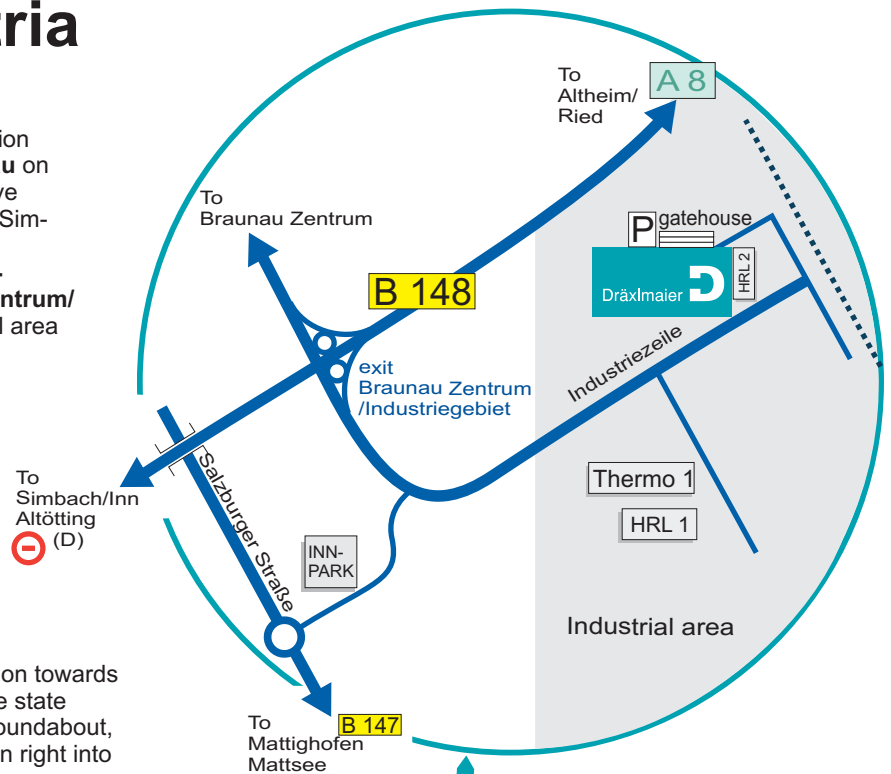

# Dräxlmaier in Braunau, Austria

- Coming from Munich, take the **A 99** to the junction **München Ost** and continue on **towards Passau** on the **A 94**, which joins the **B 12**. At this point, drive in the direction of Hohenlinden and continue to Simbach/Inn via Mühldorf. Cross the border  and drive on the **B 148 towards Braunau**. Exit the **B 148 at Braunau Zentrum/Industriegebiet**, then turn left into the industrial area after about 50 m.
- Coming from Munich airport, take the **B 388 (direction of Erding)** via Taufkirchen, Vilsbiburg to Eggenfelden. Continue on the **B 20 towards Burg-hausen** to the **Simbach/Inn** exit. Take the **B 12** to the border. Continue as described above.
- Coming from Salzburg (or the Salzburg airport), take the **A 1 towards Wien/Linz**. Exit the motorway at **Salzburg/Nord**. Continue on towards **Braunau** via Mattsee/Mattighofen, then take the state highway **B 147 towards Braunau**. At the first roundabout, turn towards the **Inn Park** shopping center, then right into the industrial area at the next intersection.
- Coming from Wien/Linz, take the **A 1** motorway, then on to **Wels** via the **A 8 (direction of Passau)**. Exit the motorway at **Ort im Innkreis**, drive on for about another 45 km **towards Braunau** on the **B 142**. At Altheim, continue on the **B 148** to Braunau. At the **Braunau Zentrum/Industriegebiet** exit, keep left towards the **Industriegebiet**, then turn right into the industrial area after 50m.