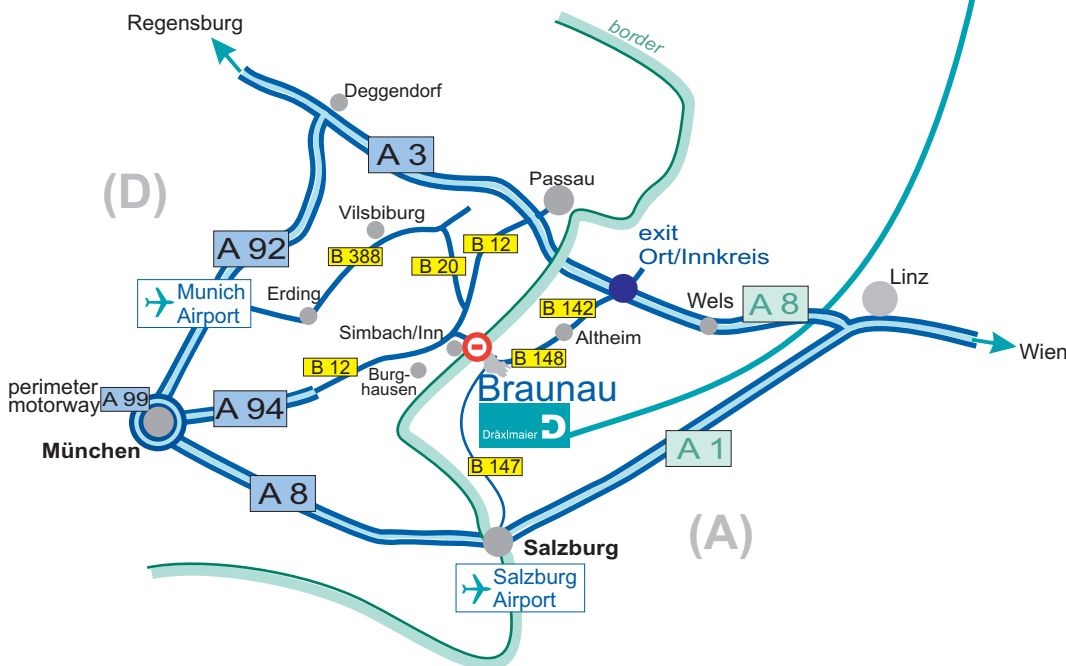

# Dräxlmaier in Braunau, Austria

- Coming from Munich, take the **A 99** to the junction **München Ost** and continue on **towards Passau** on the **A 94**, which joins the **B 12**. At this point, drive in the direction of Hohenlinden and continue to Simbach/Inn via Mühldorf. Cross the border  and drive on the **B 148 towards Braunau**. Exit the **B 148 at Braunau Zentrum/Industriegebiet**, then turn left into the industrial area after about 50 m.
- Coming from Munich airport, take the **B 388 (direction of Erding)** via Taufkirchen, Vilsbiburg to Eggenfelden. Continue on the **B 20 towards Burg-hausen** to the **Simbach/Inn** exit. Take the **B 12** to the border. Continue as described above.
- Coming from Salzburg (or the Salzburg airport), take the **A 1 towards Wien/Linz**. Exit the motorway at **Salzburg/Nord**. Continue on towards **Braunau** via Mattsee/Mattighofen, then take the state highway **B 147 towards Braunau**. At the first roundabout, turn towards the **Inn Park** shopping center, then right into the industrial area at the next intersection.
- Coming from Wien/Linz, take the **A 1** motorway, then on to **Wels** via the **A 8 (direction of Passau)**. Exit the motorway at **Ort im Innkreis**, drive on for about another 45 km **towards Braunau** on the **B 142**. At Altheim, continue on the **B 148** to Braunau. At the **Braunau Zentrum/Industriegebiet** exit, keep left towards the **Industriegebiet**, then turn right into the industrial area after 50m.