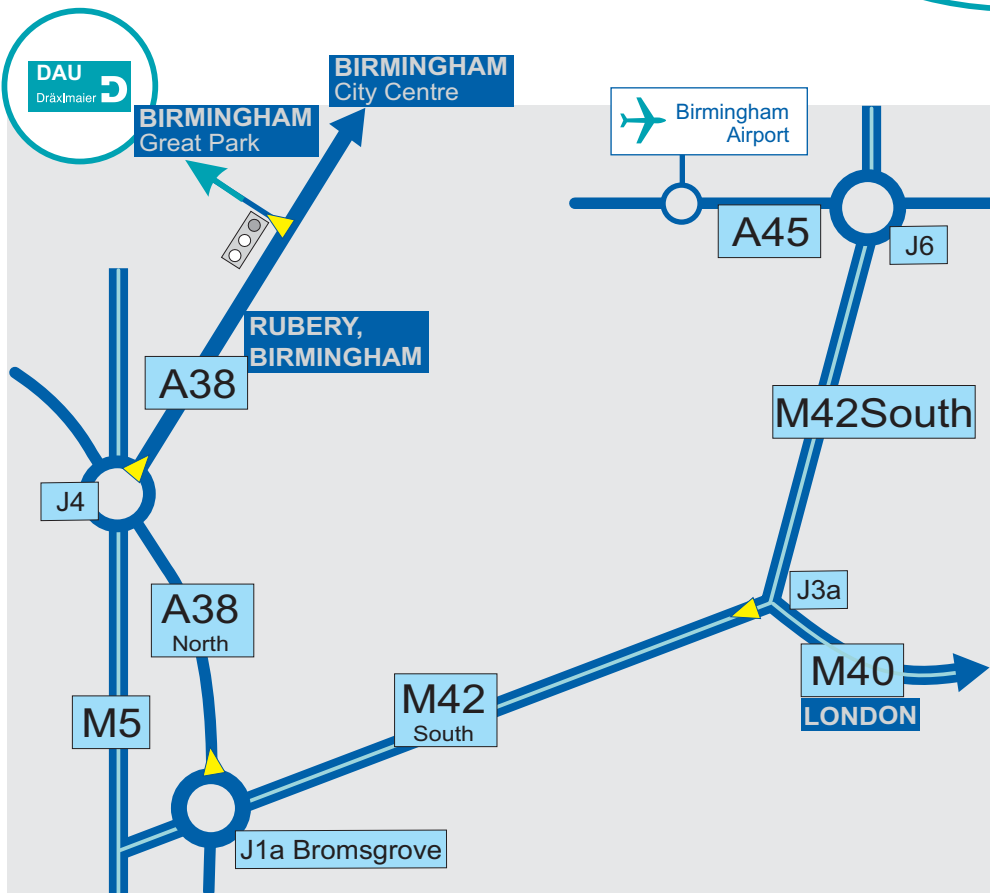

Dräxlmaier in Birmingham, Great Britain

 The distance from the Birmingham Airport to DAU is approximately 35 km.
From Birmingham Airport take the **A45** to Coventry and then the **M42 South**.

At Junction **J1a (Bromsgrove)** please follow the **A 38 North** to Birmingham.
Follow the signs to **Birmingham**.
After about 5 km go left at the traffic lights (by "Safeway").
At the first roundabout go right, and straight over the second.
At the next island go left and turn right at the second set of traffic lights into **Rubery Lane**, and right at the next roundabout into **Hollymoor Way**. At the next island turn left.
Carry on for 200 metres, DAU is situated on the right hand side.