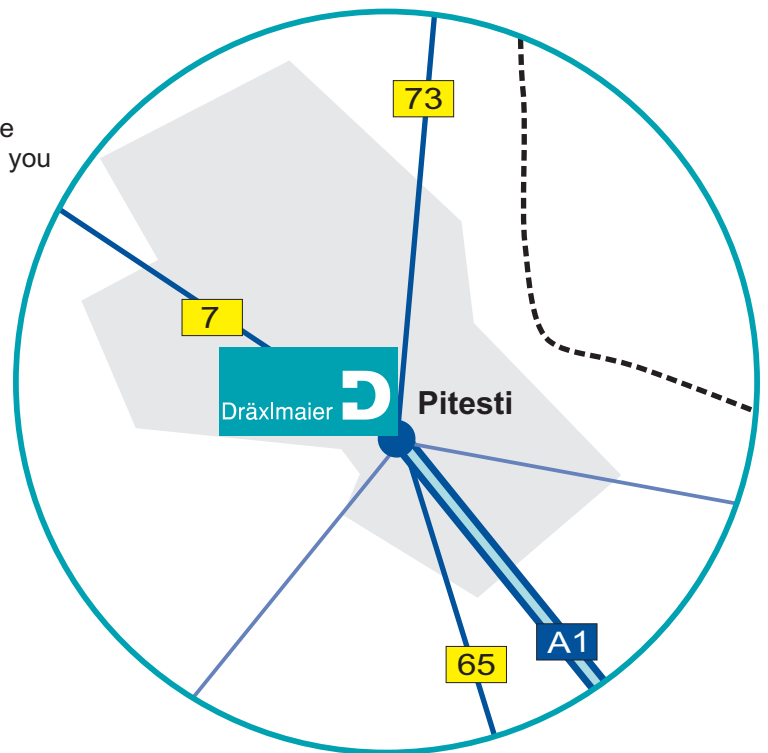

# Dräxlmaier in *Pitesti, Romania*

- ➔ Coming from Otopeni Airport (Bucharest), please drive through Bucharest, continuing on towards Pitesti until you get to **Motorway A1 (towards Pitesti)**. Exit the A1 at the Pitesti exit. Continue on toward **Râmnicu Valcea Sibiu**. Stay in the direction of Rm. Valcea-Sibiu right up to the end of the city of Pitesti and you will find our company on the right side of the road.
- ➔ Coming from Sibiu, please drive via Valcea in the direction of Pitesti on highway **E 81**.
- ➔ Coming from Craiova, please take highway **E 70** to Pitesti.
- ➔ Coming from Brasov, go via Campulung on highway **E 574** to Pitesti.

### Optimal air connection:

✈️ <b>via Bucharest:</b>	<b>from MUC (daily)</b>	<b>Arrival Bucharest</b>	
	LH	15:40	18:35
	Tarom	16:45	19:45
	<b>from Bucharest</b>	<b>Arrival MUC</b>	
	LH	13:15	14:15
	Tarom	14:55	16:00