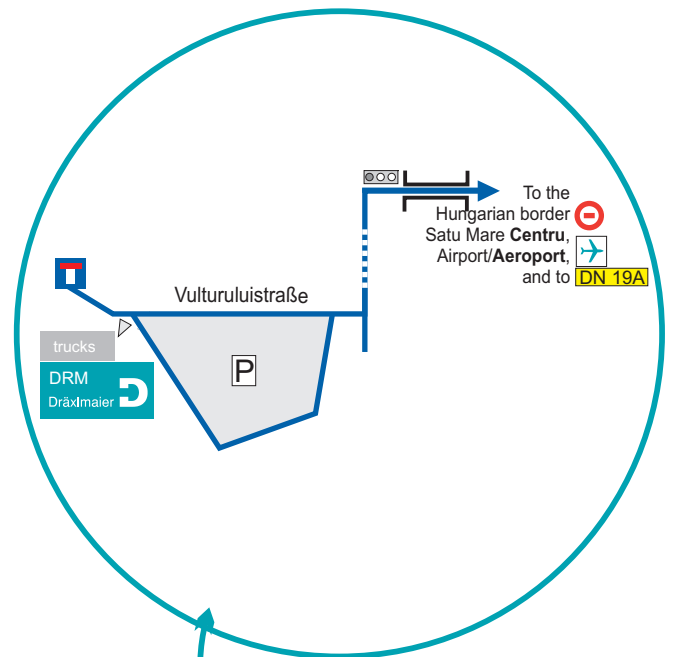

Dräxlmaier in Satu Mare, Romania

- ➔ Coming from Wien (Vienna, Austria) go via Europastraße **E 60** (European highway) to the Hungarian border to **Nickelsdorf/Hegyeshalom** and on via motorway **M 1** to **Budapest (Hungary)**.
- ➔ Coming from Budapest (H) please go via highway **Nr. 4** to **Debrecen/Nyiregyhaza/Mateszalka** and to **Petea/Csengersima** (border crossing ) and on via **DN 19A** to Satu Mare (about 10 km from the border).
In Satu Mare go to town center (Centru) and on to the **Airport** (Aeroport/Zalau - Cluj Napoca). After passing the Decebal bridge turn left at the traffic light into Lucian Blaga Street. After about 3 km turn right into Vulturului Street.

Coming from Satu Mare Airport go to Satu Mare for 8 km on **DN 19A**. About 3 km before reaching the municipal area of Satu Mare go left into Vulturului Street.

Optimal air connection:

✈	via Cluj-Napoca:	from MUC (daily)	Arrival Cluj-Napoca
	* Transfer to Satu Mare: ca. 205 km, ca. 3 hours 13 min.		
LH		09:25	12:00
		from Cluj-Napoca	Arrival MUC
LH		12:55	12:55
✈	via Budapest:	from MUC (daily)	Arrival Budapest
	* Transfer to Satu Mare: ca. 353 km, ca. 4 hours 15 min.		
LH		07:00	08:15
LH		15:15	16:35
		from Budapest (daily)	Arrival MUC
LH		07:00	08:15
LH		17:10	18:25