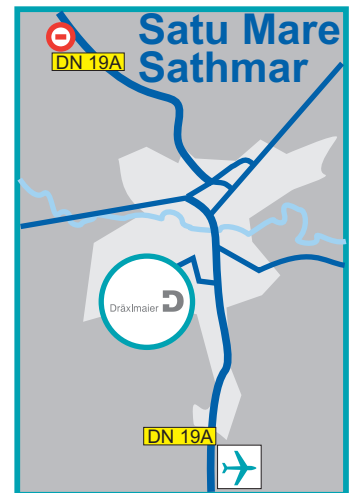

Dräxlmaier in Satu Mare, Romania

- ➔ Coming from Wien (Vienna, Austria) go via Europastraße **E 60** (European highway) to the Hungarian border to **Nickelsdorf/Hegyeshalom** and on via motorway **M 1** to **Budapest (Hungary)**.
- ➔ Coming from Budapest (H) please go via highway **Nr. 4** to **Debrecen/Nyiregyhaza/Mateszalka** and to **Petea/Csengersima** (border crossing ) and on via **DN 19A** to Satu Mare (about 10 km from the border).
In Satu Mare go to town center (Centru) and on to the **Airport** (Aeroport/Zalau - Cluj Napoca). After passing the Decebal bridge turn left at the traffic light into Lucian Blaga Street. After about 3 km turn right into Vulturului Street.

Coming from Satu Mare Airport go to Satu Mare for 8 km on **DN 19A**. About 3 km before reaching the municipal area of Satu Mare go left into Vulturului Street.

Optimal air connection:

✈	via Cluj-Napoca:	from MUC (daily)	Arrival Cluj-Napoca
	* Transfer to Satu Mare: ca. 205 km, ca. 3 hours 13 min.		
LH		09:25	12:00
		from Cluj-Napoca	Arrival MUC
LH		12:55	12:55
✈	via Budapest:	from MUC (daily)	Arrival Budapest
	* Transfer to Satu Mare: ca. 353 km, ca. 4 hours 15 min.		
LH		07:00	08:15
LH		15:15	16:35
		from Budapest (daily)	Arrival MUC
LH		07:00	08:15
LH		17:10	18:25