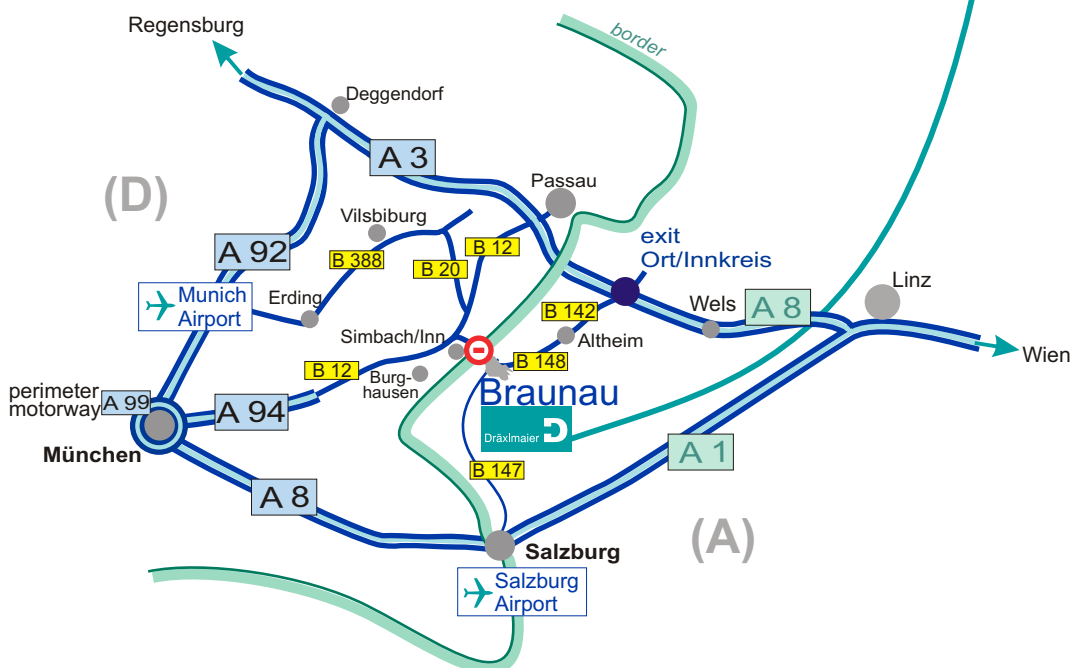

Dräxlmaier in Braunau, Austria

- ➔ Coming from Munich, take the **A 99** to the junction **München Ost** and continue on **towards Passau** on the **A 94**, which joins the **B 12**. At this point, drive in the direction of Hohenlinden and continue to Simbach/Inn via Mühldorf.
Cross the border  and drive on the **B 148 towards Braunau**. Exit the **B 148 at Braunau Zentrum /Industriegebiet**, then turn left into the industrial area after about 50 m.
- ✈ Coming from Munich airport, take the **B 388 (direction of Erding)** via Taufkirchen, Vilsbiburg to Eggenfelden. Continue on the **B 20 towards Burg-hausen** to the **Simbach/Inn** exit. Take the **B 12** to the border.
Continue as described above.
- ➔ Coming from Salzburg (or the Salzburg airport), take the **A 1 towards Wien/Linz**. Exit the motorway at **Salzburg/Nord**. Continue on towards **Braunau** via Mattsee/Mattighofen, then take the state highway **B 147 towards Braunau**. At the first roundabout, turn towards the **Inn Park** shopping center, then right into the industrial area at the next intersection.
- ➔ Coming from Wien/Linz, take the **A 1** motorway, then on to **Wels** via the **A 8 (direction of Passau)**. Exit the motorway at **Ort im Innkreis**, drive on for about another 45 km **towards Braunau** on the **B 142**. At Altheim, continue on the **B 148** to Braunau. At the **Braunau Zentrum/Industriegebiet** exit, keep left towards the **Industriegebiet**, then turn right into the industrial area after 50m.