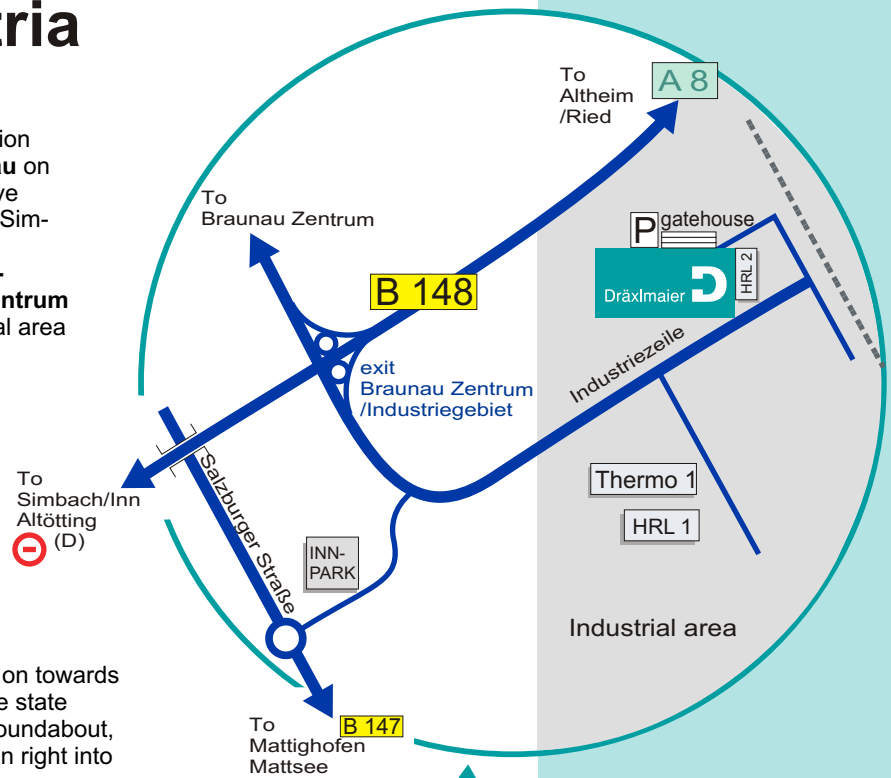

Dräxlmaier in Braunau, Austria

- ➔ Coming from Munich, take the **A 99** to the junction **München Ost** and continue on **towards Passau** on the **A 94**, which joins the **B 12**. At this point, drive in the direction of Hohenlinden and continue to Simbach/Inn via Mühldorf.
Cross the border  and drive on the **B 148 towards Braunau**. Exit the **B 148 at Braunau Zentrum /Industriegebiet**, then turn left into the industrial area after about 50 m.
- ✈ Coming from Munich airport, take the **B 388 (direction of Erding)** via Taufkirchen, Vilsbiburg to Eggenfelden. Continue on the **B 20 towards Burg-hausen** to the **Simbach/Inn** exit. Take the **B 12** to the border.
Continue as described above.
- ➔ Coming from Salzburg (or the Salzburg airport), take the **A 1 towards Wien/Linz**. Exit the motorway at **Salzburg/Nord**. Continue on towards **Braunau** via Mattsee/Mattighofen, then take the state highway **B 147 towards Braunau**. At the first roundabout, turn towards the **Inn Park** shopping center, then right into the industrial area at the next intersection.
- ➔ Coming from Wien/Linz, take the **A 1** motorway, then on to **Wels** via the **A 8 (direction of Passau)**. Exit the motorway at **Ort im Innkreis**, drive on for about another 45 km **towards Braunau** on the **B 142**. At Altheim, continue on the **B 148** to Braunau. At the **Braunau Zentrum/Industriegebiet** exit, keep left towards the **Industriegebiet**, then turn right into the industrial area after 50m.