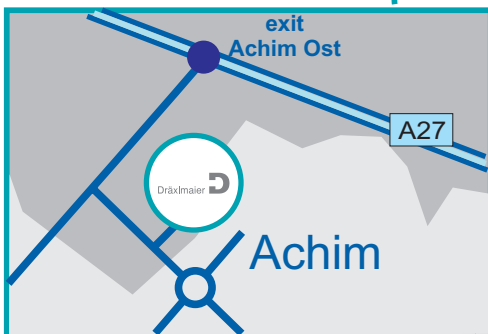

Dräxlmaier in *Achim* near Bremen

→ Coming on the motorway **A 27 Bremen-Hannover**, please exit at **Achim Ost** and continue on Uesener Feldstraße towards Uesen.

Dräxlmaier Group

DKS Dräxlmaier
Kunststoffsysteme GmbH