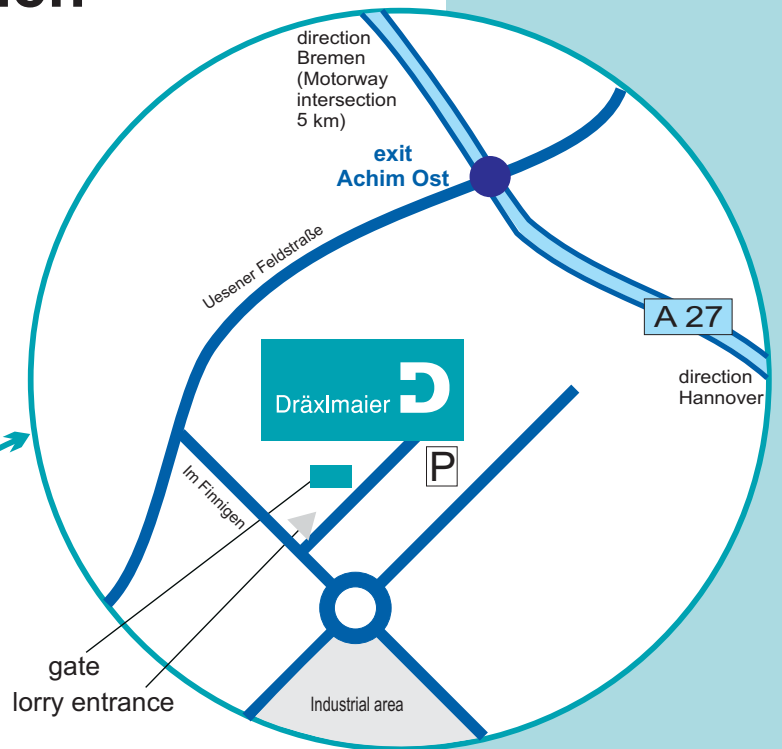

Dräxlmaier in *Achim* near Bremen

→ Coming on the motorway **A 27 Bremen-Hannover**, please exit at **Achim Ost** and continue on Uesener Feldstraße towards Uesen.

Dräxlmaier Group

DKS Dräxlmaier
Kunststoffsysteme GmbH