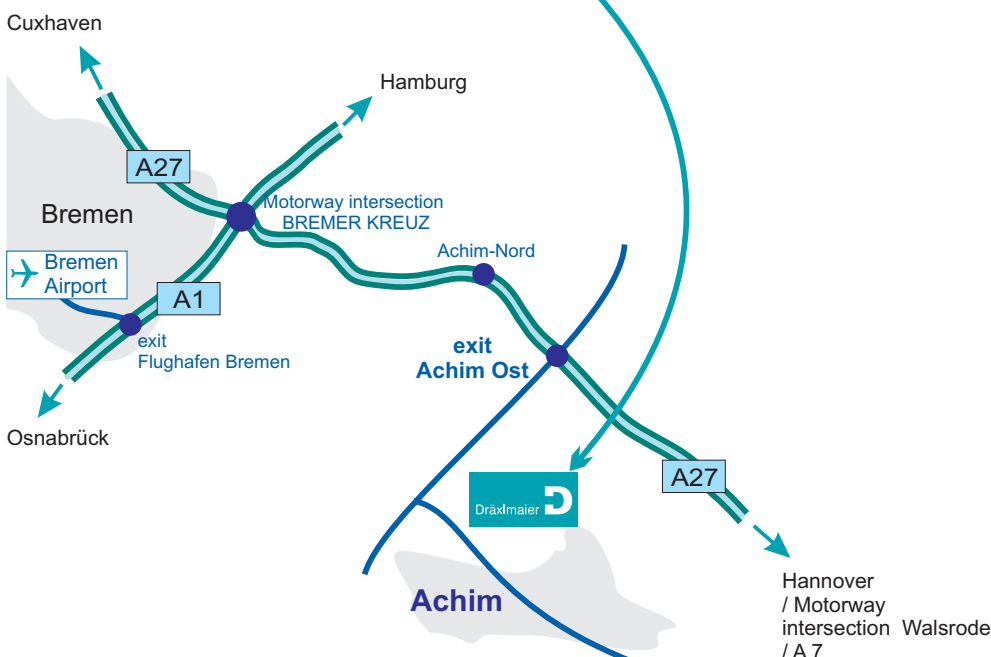

Dräxlmaier in *Achim* near Bremen

→ Coming on the motorway **A 27 Bremen-Hannover**, please exit at **Achim Ost** and continue on Uesener Feldstraße towards Uesen.

Dräxlmaier Group

DKS Dräxlmaier
Kunststoffsysteme GmbH