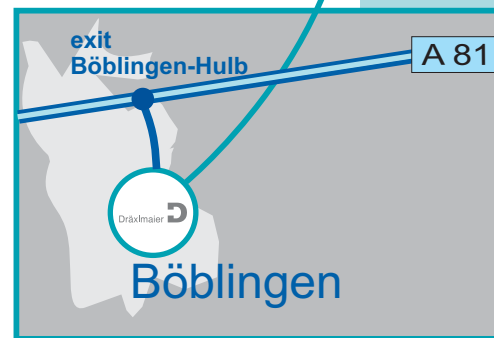

# Dräxlmaier in Böblingen

- Coming from **A 8** (direction **Stuttgart**), please drive to the Stuttgart intersection on the **A 81** towards Singen.
- Exit the motorway at Böblingen-Hulb.
- Continue on in the direction of Hulb.
- In the Hulb Industrial area (**Industriegebiet Hulb**), you will find the **DAS/DVS** in **26 Otto-Lilienthal-Straße**.