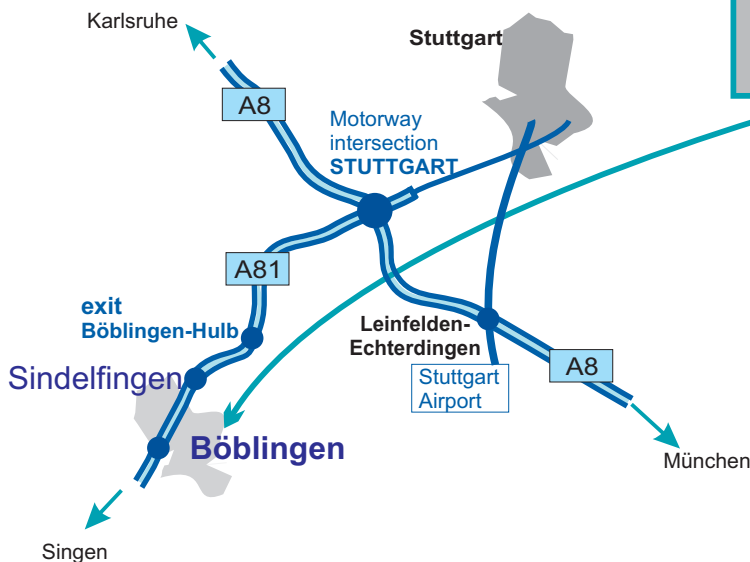

# Dräxlmaier in Böblingen

- Coming from **A 8** (direction **Stuttgart**), please drive to the Stuttgart intersection on the **A 81** towards Singen.
- Exit the motorway at Böblingen-Hulb.
- Continue on in the direction of Hulb.
- In the Hulb Industrial area (**Industriegebiet Hulb**), you will find the **DAS/DVS** in **26 Otto-Lilienthal-Straße**.