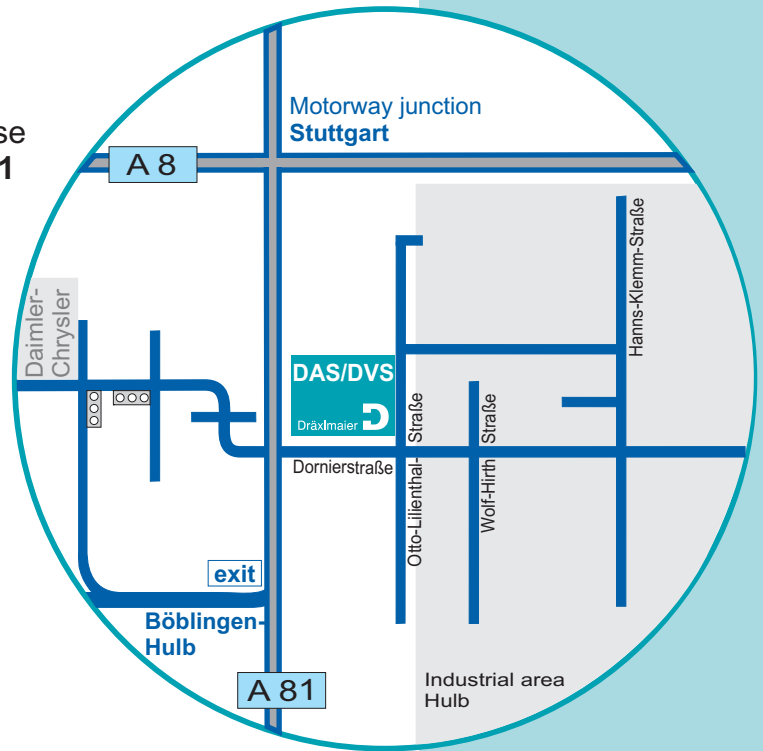

# Dräxlmaier in Böblingen

- Coming from **A 8** (direction **Stuttgart**), please drive to the Stuttgart intersection on the **A 81** towards Singen.
- Exit the motorway at Böblingen-Hulb.
- Continue on in the direction of Hulb.
- In the Hulb Industrial area (**Industriegebiet Hulb**), you will find the **DAS/DVS** in **26 Otto-Lilienthal-Straße**.