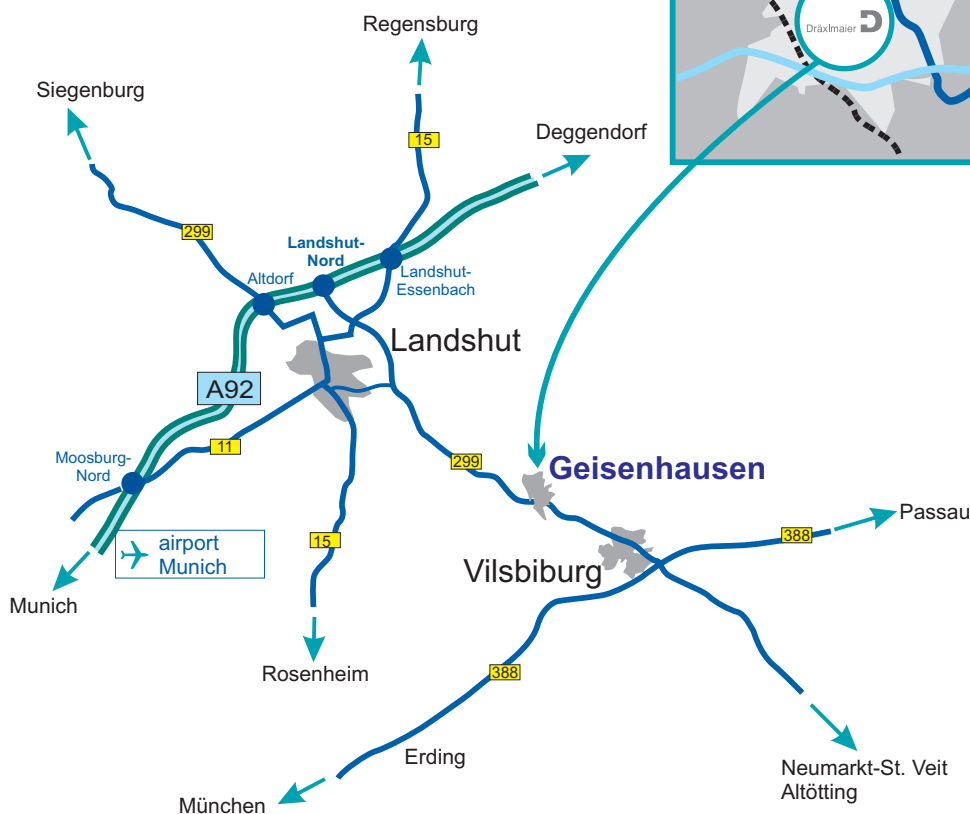

Dräxlmaier Seminarzentrum in Geisenhausen

- ➔ If you come from Munich or the Munich Airport, please take the **A 92** motorway (direction **Deggendorf**). Exit at **Landshut Nord** and take the **B 299** (direction **Altötting**) to Geisenhausen (approx. 18 km away from Landshut).
- ➔ If you are coming from Ingolstadt, we recommend you to go via Siegenburg on the **B 299** to Landshut, then on to Geisenhausen.
- ➔ Coming from Regensburg, the way on the **B 15** via Landshut is the best.
- ➔ If you are coming from Salzburg/Altötting/Passau, you can either take the **B 299** (direction **Neumarkt-St. Veit, Landshut**) or the **B 388** (direction **München**) to Geisenhausen.