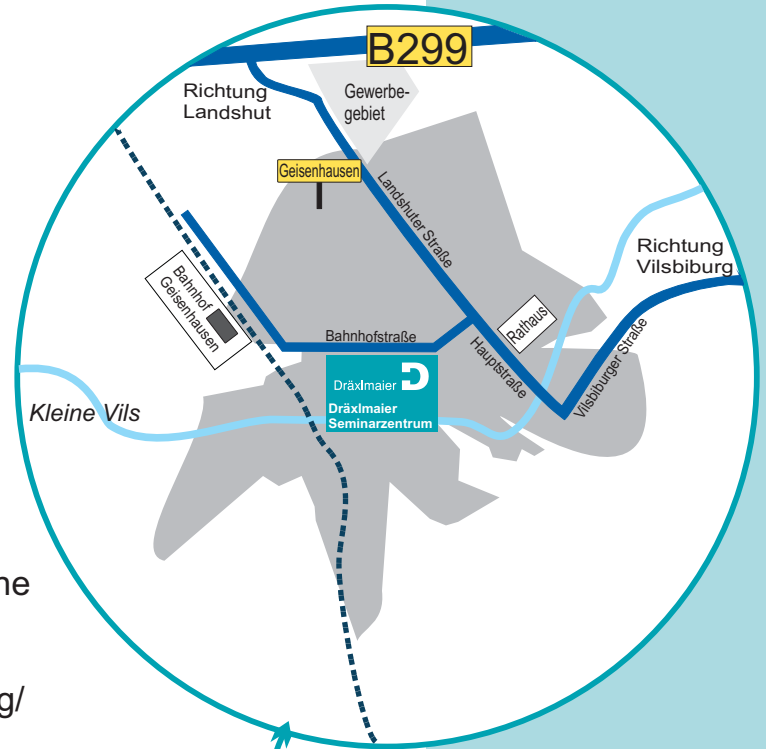

Dräxlmaier Seminarzentrum in Geisenhausen

- ➔ If you come from Munich or the Munich Airport, please take the **A 92** motorway (direction **Deggendorf**). Exit at **Landshut Nord** and take the **B 299** (direction **Altötting**) to Geisenhausen (approx. 18 km away from Landshut).
- ➔ If you are coming from Ingolstadt, we recommend you to go via Siegenburg on the **B 299** to Landshut, then on to Geisenhausen.
- ➔ Coming from Regensburg, the way on the **B 15** via Landshut is the best.
- ➔ If you are coming from Salzburg/Altötting/Passau, you can either take the **B 299** (direction **Neumarkt-St. Veit, Landshut**) or the **B 388** (direction **München**) to Geisenhausen.