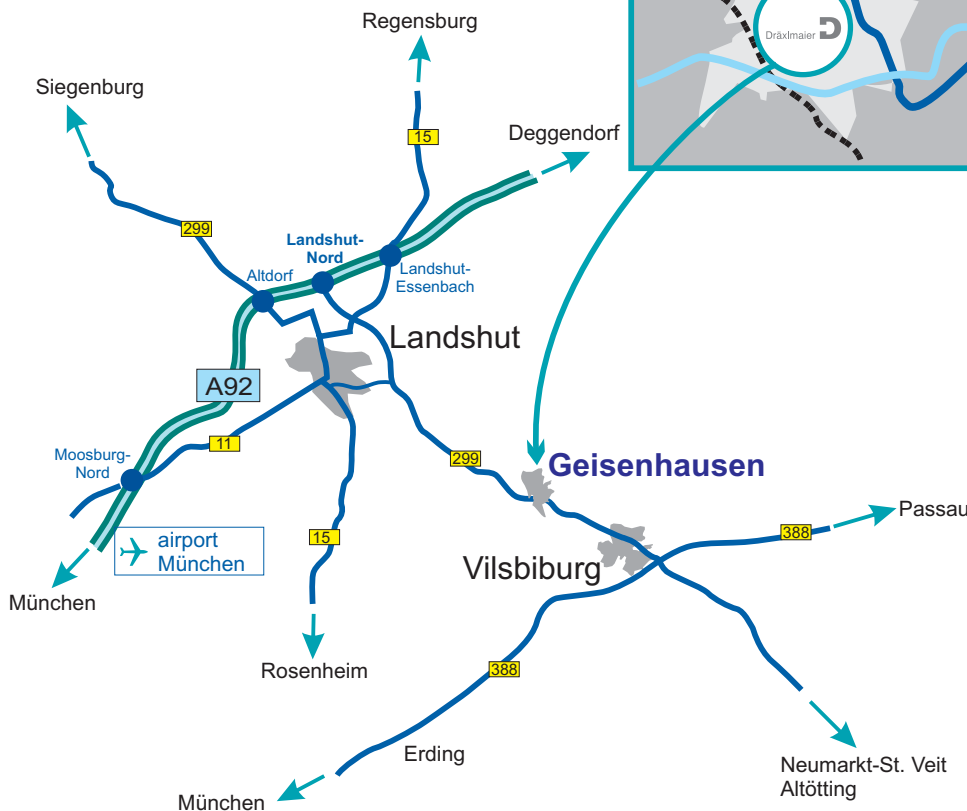

Dräxlmaier Zentrales Personalwesen in Geisenhausen

- ➔ If you come from Munich or the Munich Airport, please take the **A 92** motorway (direction **Deggendorf**). Exit at **Landshut Nord** and take the **B 299** (direction **Altötting**) to Geisenhausen (approx. 18 km away from Landshut).
- ➔ If you are coming from Ingolstadt, we recommend you to go via Siegenburg on the **B 299** to Landshut, then on to Geisenhausen.
- ➔ Coming from Regensburg, the way on the **B 15** via Landshut is the best.
- ➔ If you are coming from Salzburg/Altötting/Passau, you can either take the **B 299** (direction **Neumarkt-St. Veit, Landshut**) or the **B 388** (direction **München**) to Geisenhausen.