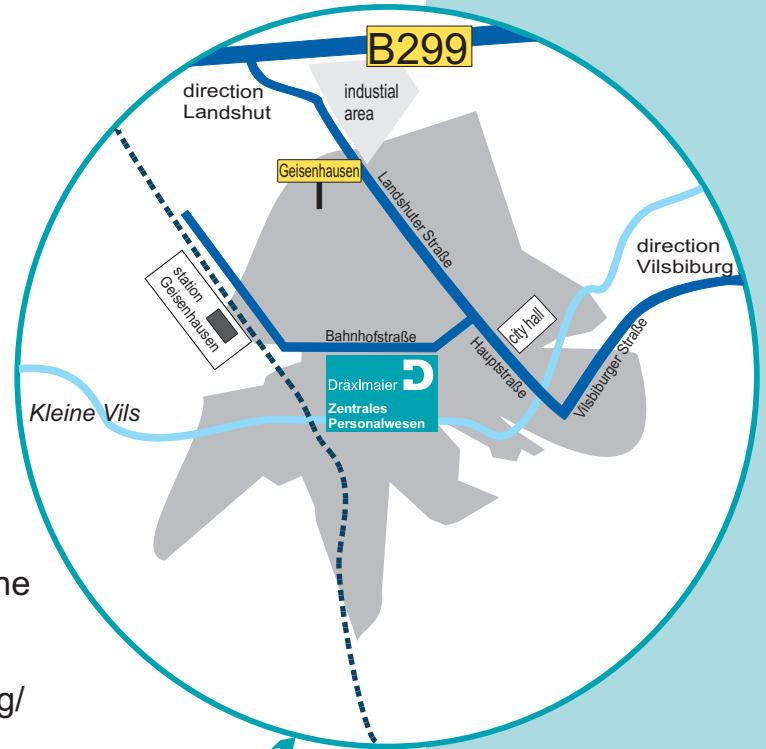

Dräxlmaier Zentrales Personalwesen in Geisenhausen

- ➔ If you come from Munich or the Munich Airport, please take the **A 92** motorway (direction **Deggendorf**). Exit at **Landshut Nord** and take the **B 299** (direction **Altötting**) to Geisenhausen (approx. 18 km away from Landshut).
- ➔ If you are coming from Ingolstadt, we recommend you to go via Siegenburg on the **B 299** to Landshut, then on to Geisenhausen.
- ➔ Coming from Regensburg, the way on the **B 15** via Landshut is the best.
- ➔ If you are coming from Salzburg/Altötting/Passau, you can either take the **B 299** (direction **Neumarkt-St. Veit, Landshut**) or the **B 388** (direction **München**) to Geisenhausen.