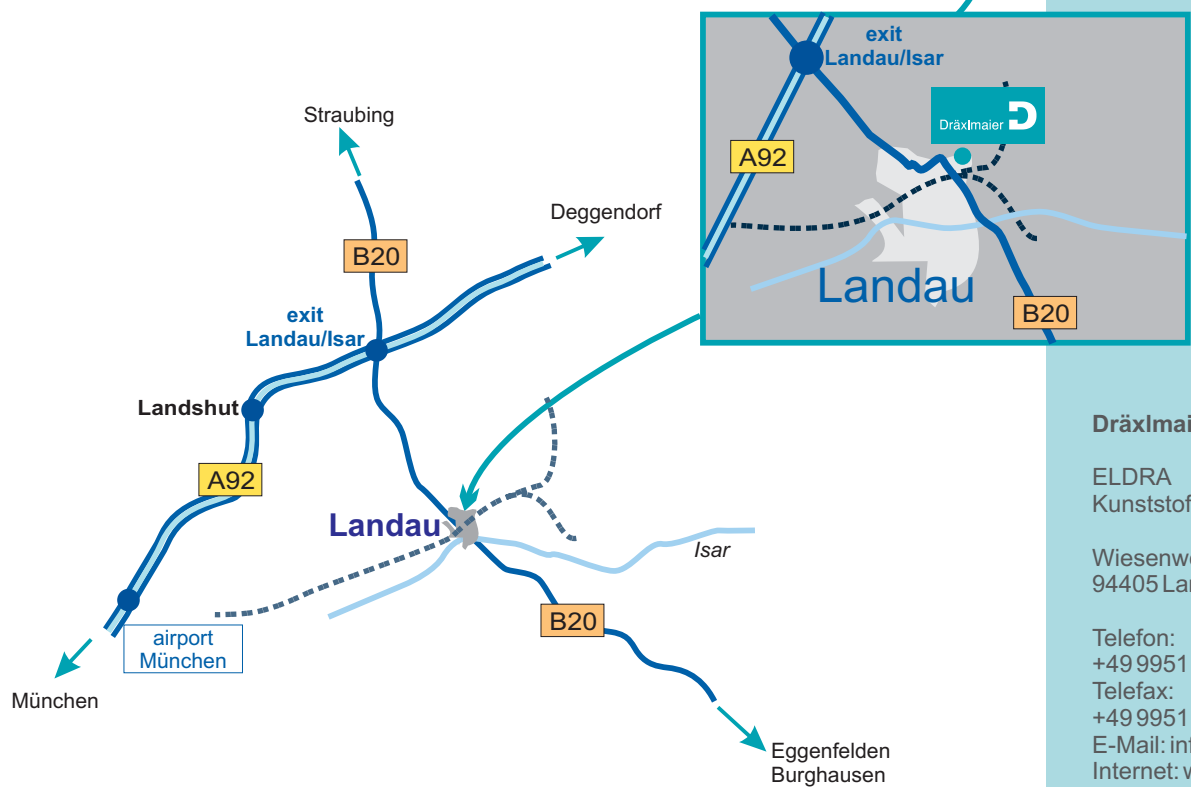

# Dräxlmaier in Landau I

➔ Coming from Munich or from Munich Franz-Josef-Strauß Airport, take the **A92** motorway (**direction Deggendorf**) to the Landau exit. Turn left and continue 0.7 kilometers towards Landau on the **B20**. Get into the left lane following the sign "**Landau Industriegebiet**" (Industrial area) and drive 1.3 kilometers to the roundabout. Take the second exit towards **Landau-Nord**. Turn right here into Wiesenweg. You will see ELDRA Company to the **left** after about 0.8 kilometers.

➔ From Deggendorf, it is best to take the **A92** motorway (**direction München**) to the Landau exit. Then turn right and continue about 0.7 kilometers on the **B20** towards Landau. Get into the left lane, following the sign "**Landau Industriegebiet**" (Industrial area) and drive on for 1.3 km to the roundabout. Take the second exit towards **Landau-Nord**. Turn right here into Wiesenweg. You will see ELDRA Company to the **left** after about 0.8 kilometers.

➔ From Straubing, please drive on the **B20** in the direction of Burghausen to the "**Landau Industriegebiet**" exit, then continue on as described above.

➔ From Eggenfelden, take the **B20** towards **Straubing** to the "**Landau Industriegebiet**" exit, then continue as described above.