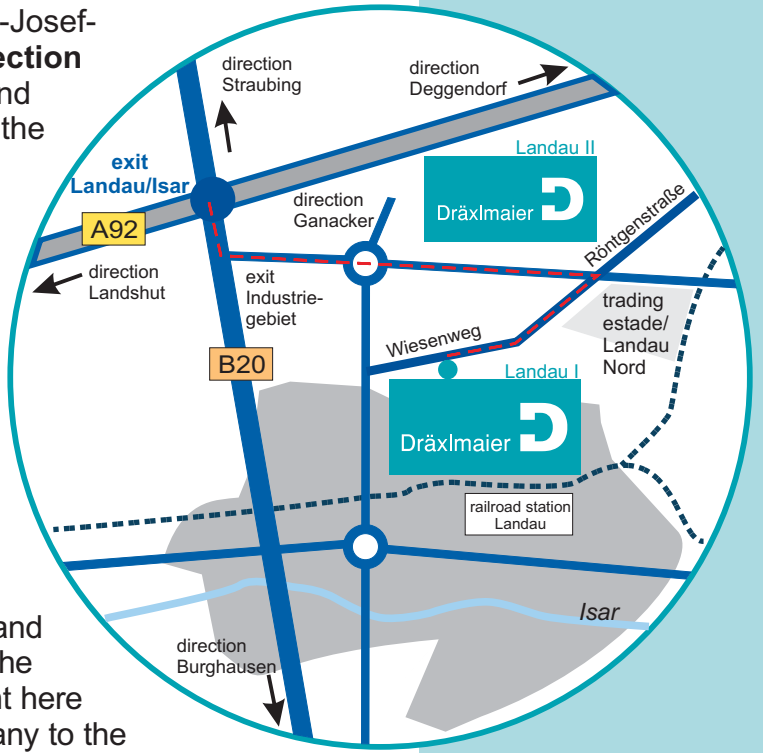

# Dräxlmaier in Landau I

➔ Coming from Munich or from Munich Franz-Josef-Strauß Airport, take the **A92** motorway (**direction Deggendorf**) to the Landau exit. Turn left and continue 0.7 kilometers towards Landau on the **B20**. Get into the left lane following the sign "**Landau Industriegebiet**" (Industrial area) and drive 1.3 kilometers to the roundabout. Take the second exit towards **Landau-Nord**. Turn right here into Wiesenweg. You will see ELDRA Company to the **left** after about 0.8 kilometers.

➔ From Deggendorf, it is best to take the **A92** motorway (**direction München**) to the Landau exit. Then turn right and continue about 0.7 kilometers on the **B20** towards Landau. Get into the left lane, following the sign "**Landau Industriegebiet**" (Industrial area) and drive on for 1.3 km to the roundabout. Take the second exit towards **Landau-Nord**. Turn right here into Wiesenweg. You will see ELDRA Company to the **left** after about 0.8 kilometers.

➔ From Straubing, please drive on the **B20** in the direction of Burghausen to the "**Landau Industriegebiet**" exit, then continue on as described above.

➔ From Eggenfelden, take the **B20** towards **Straubing** to the "**Landau Industriegebiet**" exit, then continue as described above.