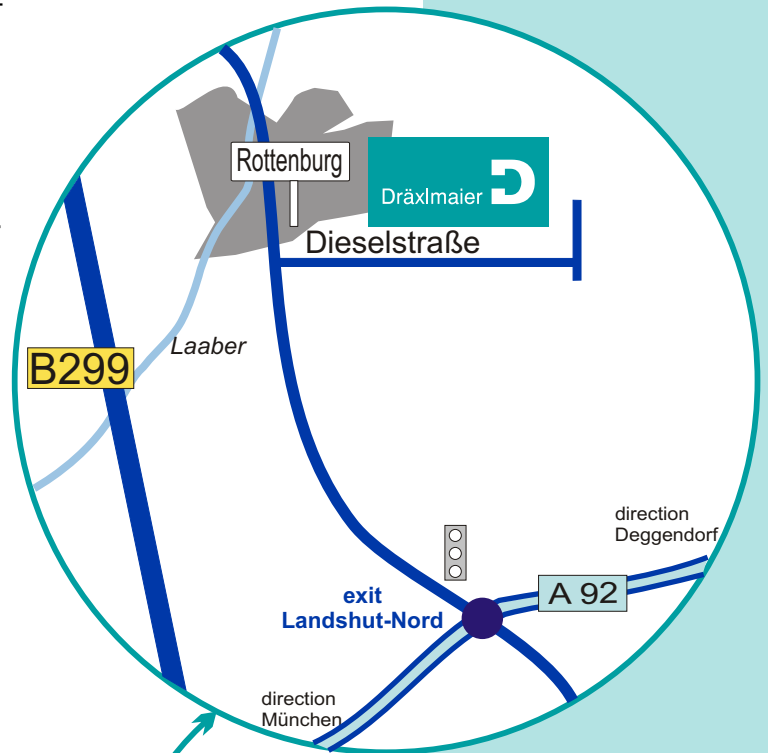

# Dräxlmaier in Rottenburg an der Laaber

- Coming from Munich or from Munich 2 Airport, please take the **A 92** motorway (**direction of Deggendorf**) up to exit 14 (Ergolding). Continue right **towards Landshut** up to the first traffic light, then turn left. At the next intersection, follow the sign to **Rottenburg** to the right. Before you get to the sign indicating Rottenburg, turn right into Dieselstraße, the first building on the right is the DSV.