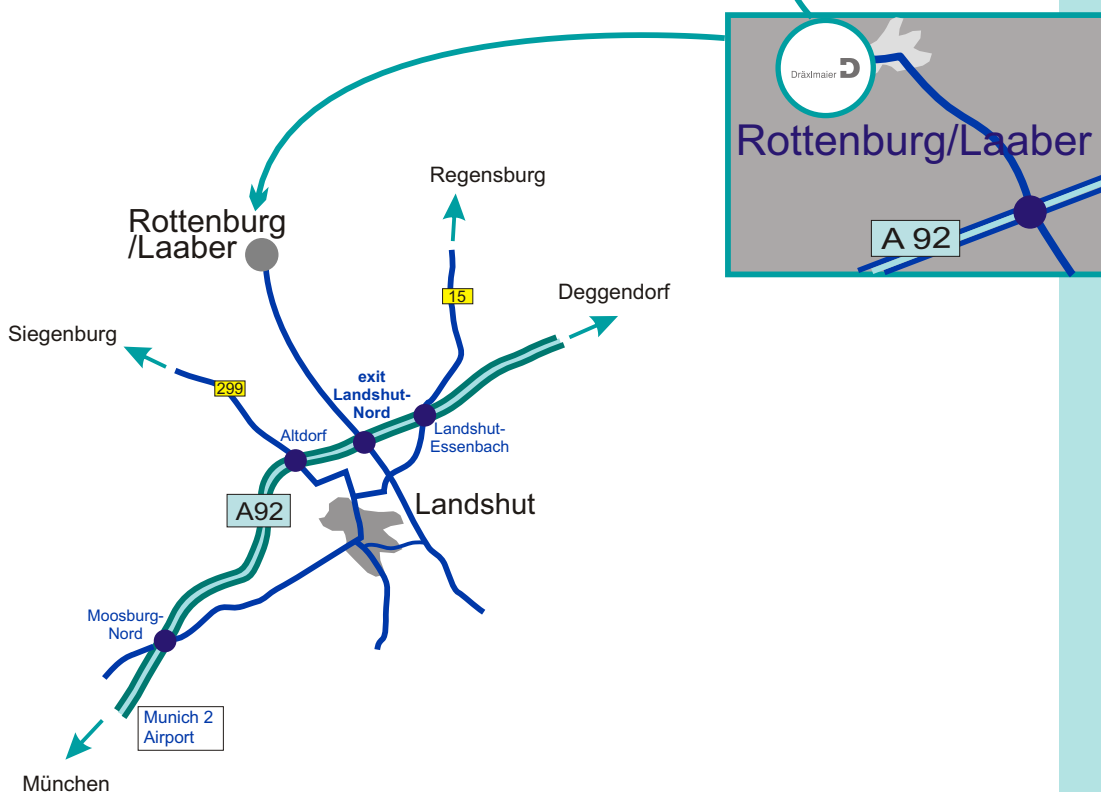

# Dräxlmaier in Rottenburg an der Laaber

- Coming from Munich or from Munich 2 Airport, please take the **A 92** motorway (**direction of Deggendorf**) up to exit 14 (Ergolding). Continue right **towards Landshut** up to the first traffic light, then turn left. At the next intersection, follow the sign to **Rottenburg** to the right. Before you get to the sign indicating Rottenburg, turn right into Dieselstraße, the first building on the right is the DSV.