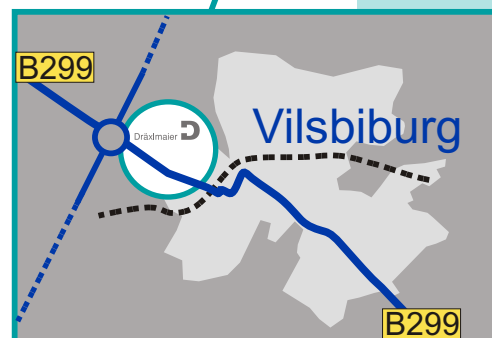

# Dräxlmaier Group in Vilsbiburg

- ➔ If you come from Munich or the Munich airport, please take the **A 92** motorway (direction **Deggendorf**). Exit at **Landshut Nord** and take the **B 299** (direction **Altötting**) to Vilsbiburg (approximate 25 km away from Landshut).
- ➔ If you are coming from Ingolstadt, we recommend you to go via Siegenburg, on the **B 299** to Landshut, then on to Vilsbiburg.
- ➔ Coming from Regensburg, it is best to take the **B 15** via Landshut.
- ➔ If you are coming from Salzburg/Altötting/Passau, you can either take the **B 299** (direction **Neumarkt-St. Veit, Landshut**) or the **B 388** (direction **München**) to Vilsbiburg.
- ➔ **Coming from Landshut:**  
After entering Vilsbiburg at the roundabout, continue on the B 299 towards the town center. The DRX main gate (registration) with the lorry entrance is located on the left and is clearly signposted by the following direction signs: DRX-Haupteingang or Wareneingang/Versand (DRX main gate or incoming goods/dispatch).