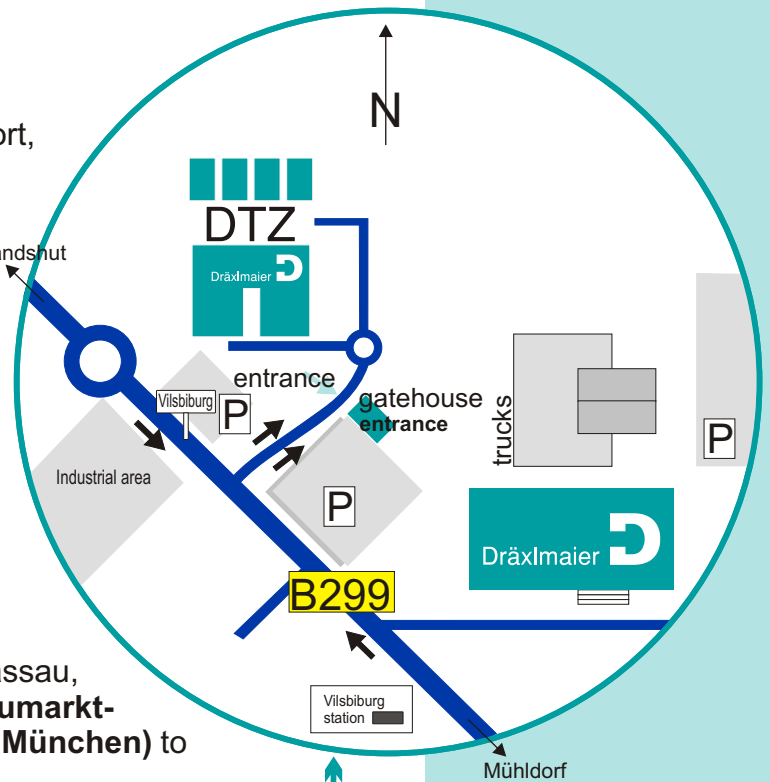

# Dräxlmaier Group in Vilsbiburg

- ➔ If you come from Munich or the Munich airport, please take the **A 92** motorway (direction **Deggendorf**). Exit at **Landshut Nord** and take the **B 299** (direction **Altötting**) to Vilsbiburg (approximate 25 km away from Landshut).
- ➔ If you are coming from Ingolstadt, we recommend you to go via Siegenburg, on the **B 299** to Landshut, then on to Vilsbiburg.
- ➔ Coming from Regensburg, it is best to take the **B 15** via Landshut.
- ➔ If you are coming from Salzburg/Altötting/Passau, you can either take the **B 299** (direction **Neumarkt-St. Veit, Landshut**) or the **B 388** (direction **München**) to Vilsbiburg.
- ➔ **Coming from Landshut:**  
After entering Vilsbiburg at the roundabout, continue on the B 299 towards the town center. The DRX main gate (registration) with the lorry entrance is located on the left and is clearly signposted by the following direction signs: DRX-Haupteingang or Wareneingang/Versand (DRX main gate or incoming goods/dispatch).