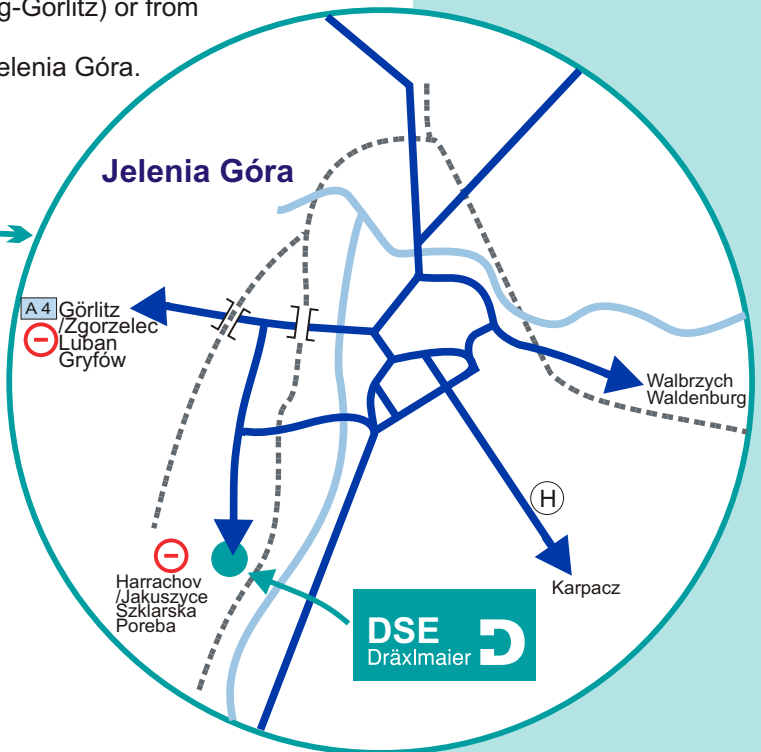

Dräxlmaier in *Jelenia Góra*, Poland

- ➔ Coming from Germany via the Czech Republic, please cross the German-Czech border at Furth im Wald and continue on the E 50 towards Prague.
- ⊖ Continue driving on the E 50 motorway (going towards Mlada Boleslav) until you get to the Turnov exit.
- ⊖ Continue on towards Harrachov to the border crossing at Jakuszyce.
- In Poland, drive on in the direction of Szklarska Poręba for about 25 kilometers until you get to Jelenia Góra.
- From the main road, turn right at the gas station.
- ➔ Coming from Germany via Dresden (on the A 4 Leipzig-Görlitz) or from Dresden Airport, cross the border at Görlitz.
- ⊖ Continue on in the direction of Luban and Gryfów to Jelenia Góra.
- ⊖ It is 60 kilometers from the border to Jelenia Góra.
- ⊖ Continue as described above.
- ➔ Other airports:
Prague Airport (CZ) and Wroslaw Airport (PL)