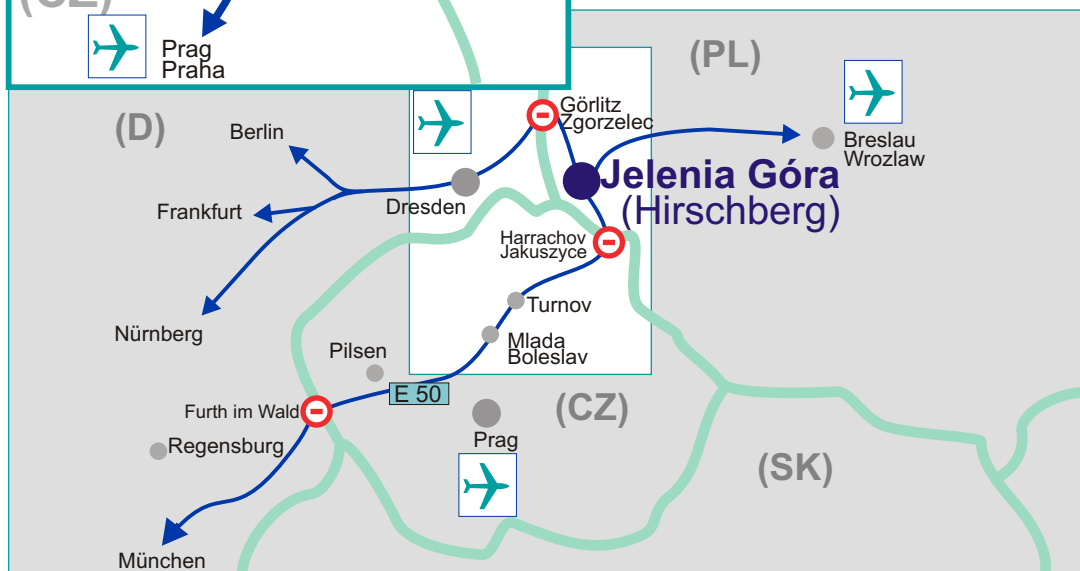

Dräxlmaier in *Jelenia Góra*, Poland

- ➔ Coming from Germany via the Czech Republic, please cross the German-Czech border at Furth im Wald and continue on the E 50 towards Prague.
- ⊖ Continue driving on the E 50 motorway (going towards Mlada Boleslav) until you get to the Turnov exit.
- ⊖ Continue on towards Harrachov to the border crossing at Jakuszyce.
- In Poland, drive on in the direction of Szklarska Poręba for about 25 kilometers until you get to Jelenia Góra.
- From the main road, turn right at the gas station.
- ➔ Coming from Germany via Dresden (on the A 4 Leipzig-Görlitz) or from Dresden Airport, cross the border at Görlitz.
- ⊖ Continue on in the direction of Luban and Gryfów to Jelenia Góra.
- ⊖ It is 60 kilometers from the border to Jelenia Góra.
- ⊖ Continue as described above.
- ➔ Other airports:
Prague Airport (CZ) and Wroslaw Airport (PL)