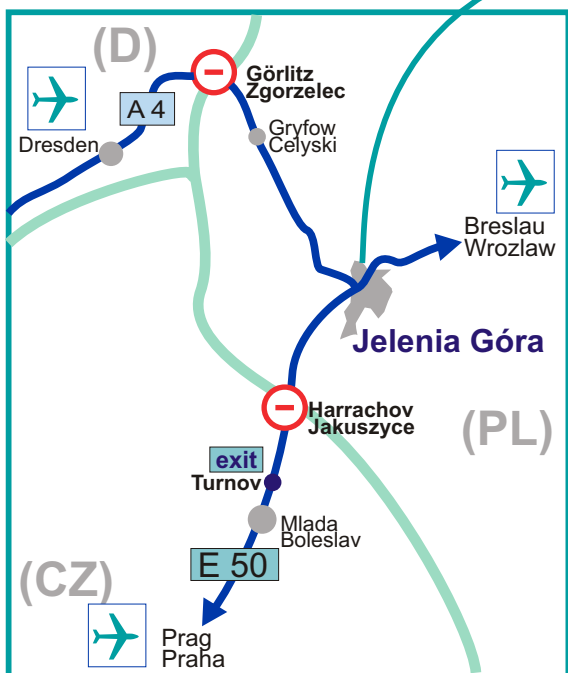

Dräxlmaier in *Jelenia Góra*, Poland

- ➔ Coming from Germany via the Czech Republic, please cross the German-Czech border at Furth im Wald and continue on the E 50 towards Prague.
- ⊖ Continue driving on the E 50 motorway (going towards Mlada Boleslav) until you get to the Turnov exit.
- ⊖ Continue on towards Harrachov to the border crossing at Jakuszyce.
- In Poland, drive on in the direction of Szklarska Poręba for about 25 kilometers until you get to Jelenia Góra.
- From the main road, turn right at the gas station.
- ➔ Coming from Germany via Dresden (on the A 4 Leipzig-Görlitz) or from Dresden Airport, cross the border at Görlitz.
- ⊖ Continue on in the direction of Luban and Gryfów to Jelenia Góra.
- ⊖ It is 60 kilometers from the border to Jelenia Góra.
- ⊖ Continue as described above.
- ➔ Other airports:
Prague Airport (CZ) and Wroslaw Airport (PL)