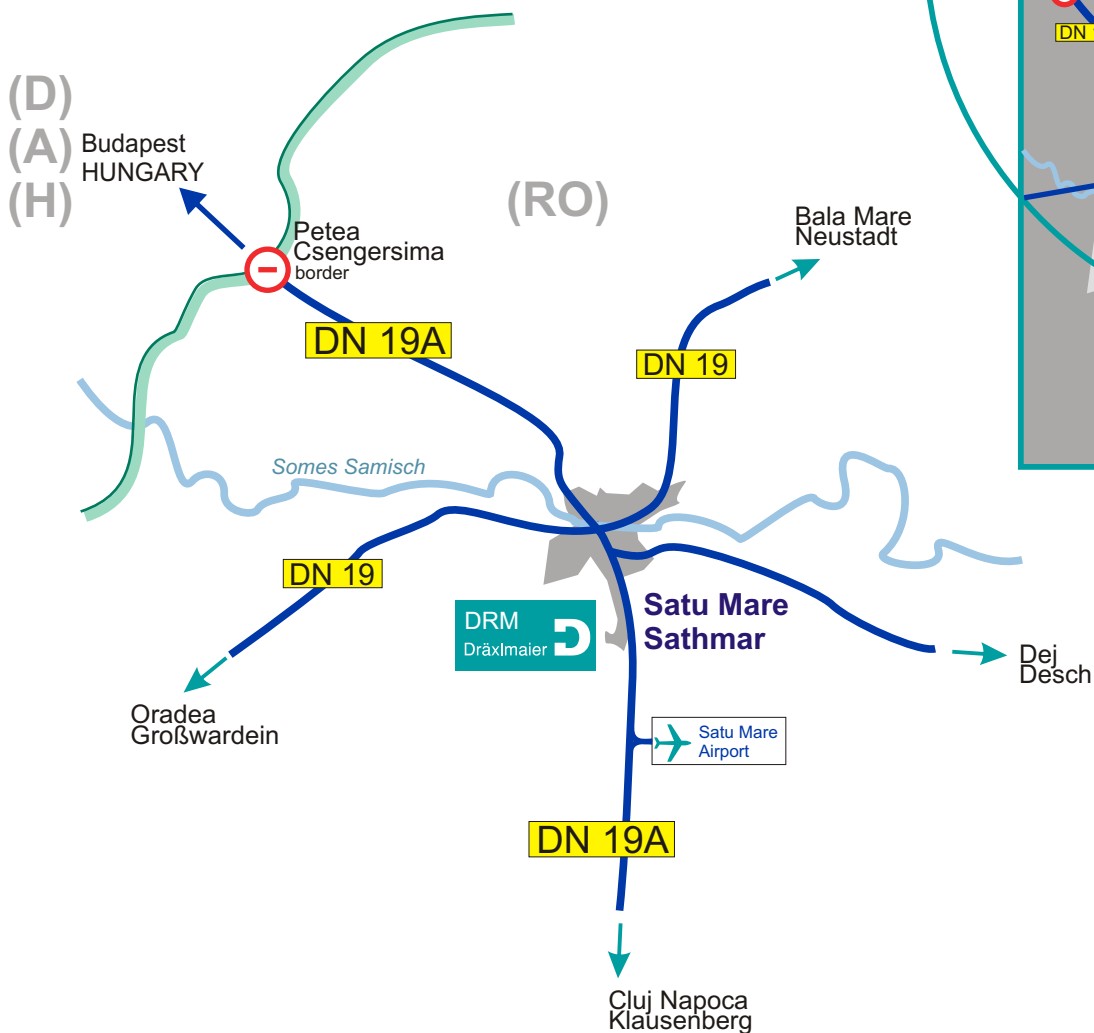

Dräxlmaier in Satu Mare, Romania

- ➔ Coming from Wien (Vienna, Austria) go via Europastraße **E 60** (European highway) to the Hungarian border to **Nickelsdorf/Hegyeshalom** and on via motorway **M 1 to Budapest (Hungary)**.
- ➔ Coming from Budapest (H) please go via highway **Nr. 4 to Debrecen/Nyiregyhaza/Mateszalka** and to **Petea/Csengersima** (border crossing ) and on via **DN 19A** to Satu Mare (about 10 km from the border).
In Satu Mare go to town center (Centru) and on to the **Airport** (Aeroport/Zalau - Cluj Napoca). After passing the Decebal bridge turn left at the traffic light into Lucian Blaga Street. After about 3 km turn right into Vulturului Street.
- ➔ Coming from Satu Mare Airport go to Satu Mare for 8 km on **DN 19A**. About 3 km before reaching the municipal area of Satu Mare go left into Vulturului Street.