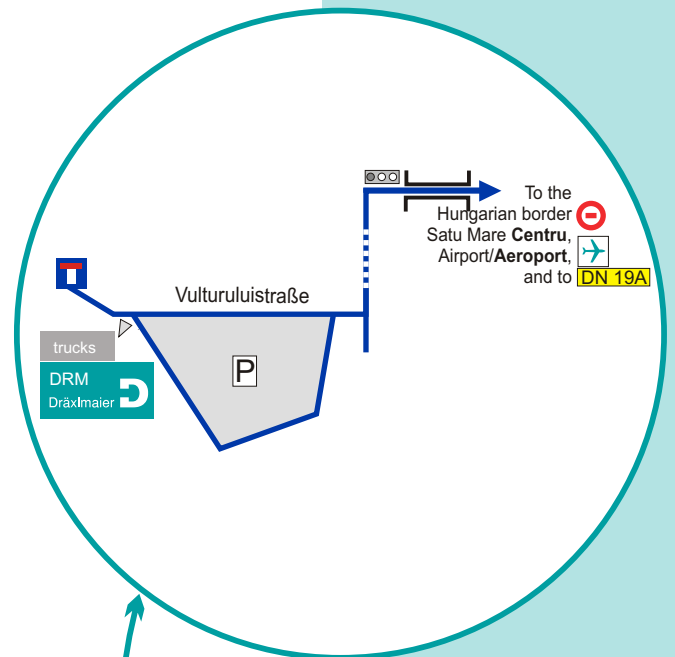

Dräxlmaier in Satu Mare, Romania

- ➔ Coming from Wien (Vienna, Austria) go via Europastraße **E 60** (European highway) to the Hungarian border to **Nickelsdorf/Hegyeshalom** and on via motorway **M 1 to Budapest (Hungary)**.
- ➔ Coming from Budapest (H) please go via highway **Nr. 4 to Debrecen/Nyiregyhaza/Mateszalka** and to **Petea/Csengersima** (border crossing ) and on via **DN 19A** to Satu Mare (about 10 km from the border).
In Satu Mare go to town center (Centru) and on to the **Airport** (Aeroport/Zalau - Cluj Napoca). After passing the Decebal bridge turn left at the traffic light into Lucian Blaga Street. After about 3 km turn right into Vulturului Street.
- ➔ Coming from Satu Mare Airport go to Satu Mare for 8 km on **DN 19A**. About 3 km before reaching the municipal area of Satu Mare go left into Vulturului Street.