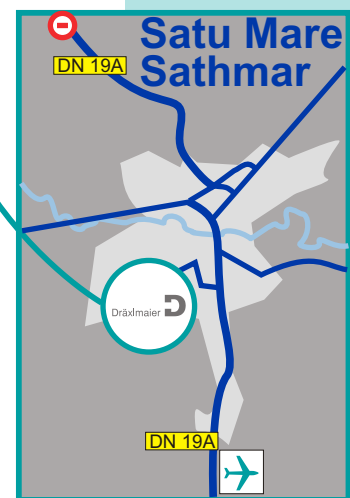

Dräxlmaier in Satu Mare, Romania

- ➔ Coming from Wien (Vienna, Austria) go via Europastraße **E 60** (European highway) to the Hungarian border to **Nickelsdorf/Hegyeshalom** and on via motorway **M 1 to Budapest (Hungary)**.
- ➔ Coming from Budapest (H) please go via highway **Nr. 4 to Debrecen/Nyiregyhaza/Mateszalka** and to **Petea/Csengersima** (border crossing ) and on via **DN 19A** to Satu Mare (about 10 km from the border).
In Satu Mare go to town center (Centru) and on to the **Airport** (Aeroport/Zalau - Cluj Napoca). After passing the Decebal bridge turn left at the traffic light into Lucian Blaga Street. After about 3 km turn right into Vulturului Street.
- ➔ Coming from Satu Mare Airport go to Satu Mare for 8 km on **DN 19A**. About 3 km before reaching the municipal area of Satu Mare go left into Vulturului Street.