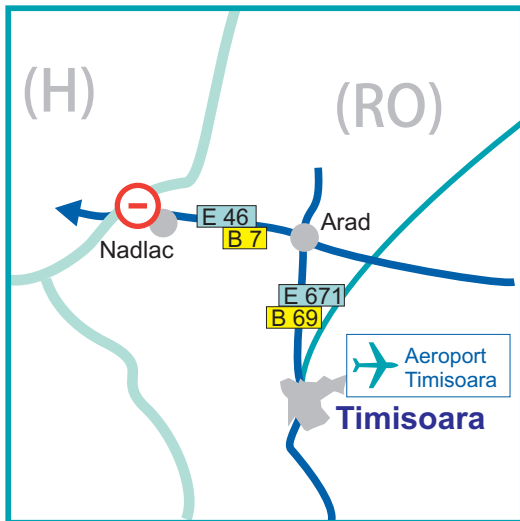

Dräxlmaier in Timișoara, Rumänien

- ➔ Coming from  Hungary Romania on the **E 46/B 7**, please take the **B 7** to Arad. Continue for 54 km on the **E 671/B 69** to Timisoara. Exit the **B 69** at Airport Timisoara. Continue on as described above.
- ➔ Coming from Timisoara Airport, please drive through the city towards towards Buzias until you get to the roundabout (industrial estate).