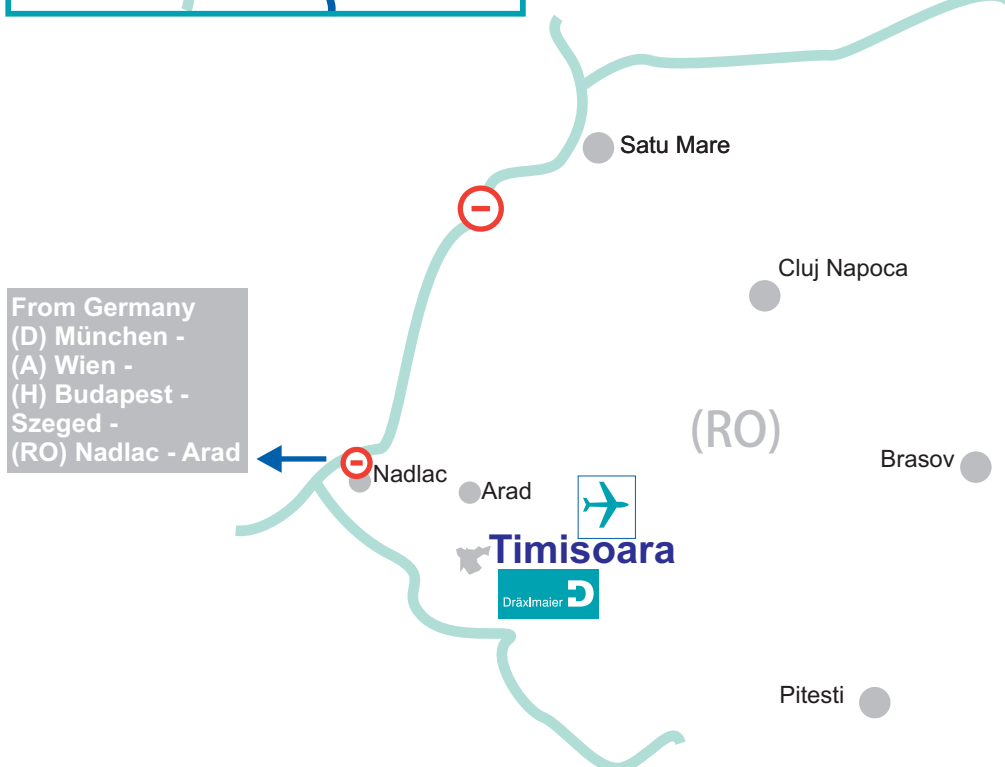

Dräxlmaier in Timișoara, Rumänien

- ➔ Coming from  Hungary Romania on the **E 46/B 7**, please take the **B 7** to Arad. Continue for 54 km on the **E 671/B 69** to Timisoara. Exit the **B 69** at Airport Timisoara. Continue on as described above.
- ➔ Coming from Timisoara Airport, please drive through the city towards towards Buzias until you get to the roundabout (industrial estate).