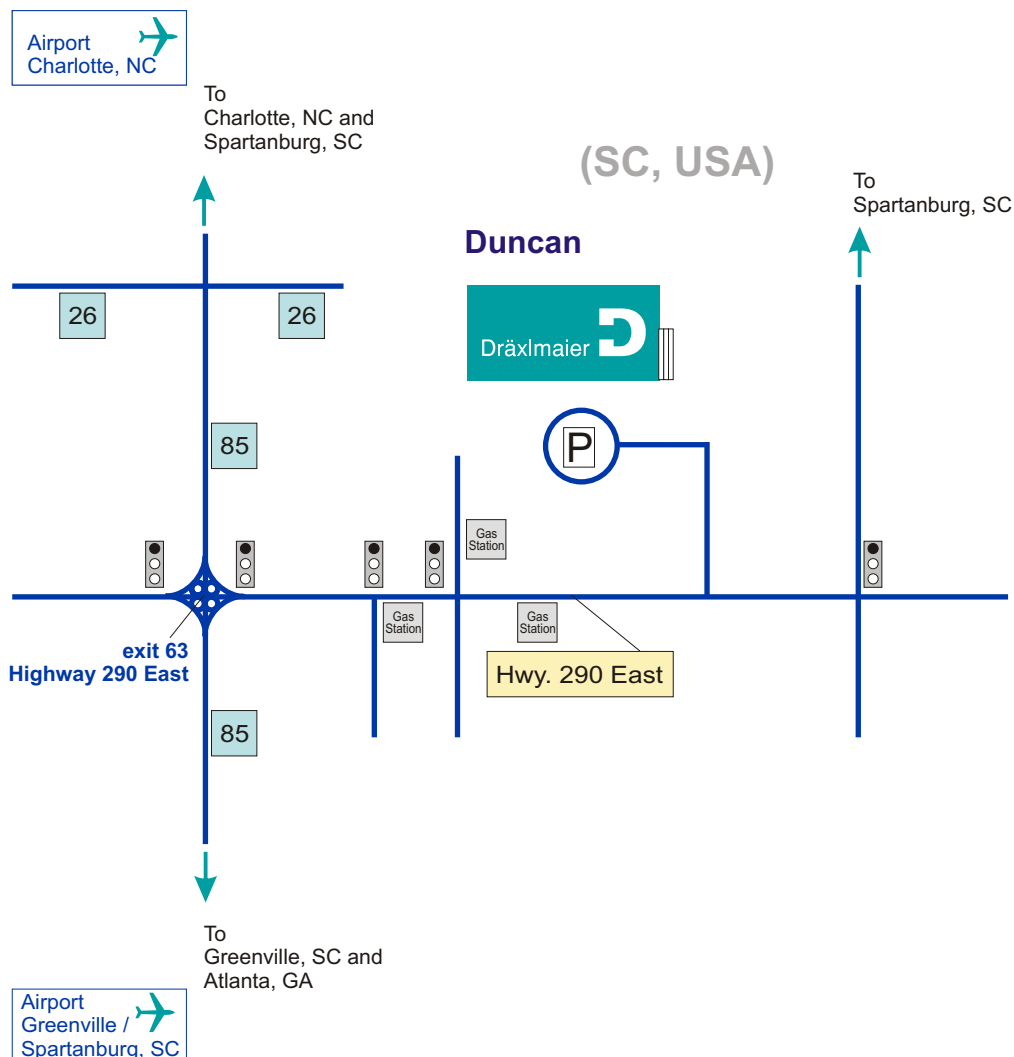

Dräxlmaier in *Duncan, USA*

- Take **Interstate I-85** to **exit 63** (Highway 290 - Duncan/Moore, located between Spartanburg and Greenville).
Go to the traffic light at the end of the exit ramp:
- coming from Greenville, turn right onto **Highway 290 East**.
- Coming from Charlotte/Spartanburg, turn left onto Hwy. 290 and go through the next traffic light to cross over the Interstate,
- on Hwy. 290 East, go straight through the next two traffic lights (at the Exxon Station and the Citgo Gas Station/Weeks Hillside Industrial Park). DAA is located on the left side of Hwy. 290 (silver building with 3 flag poles in front of the building) approximately 1 mile from the Interstate.